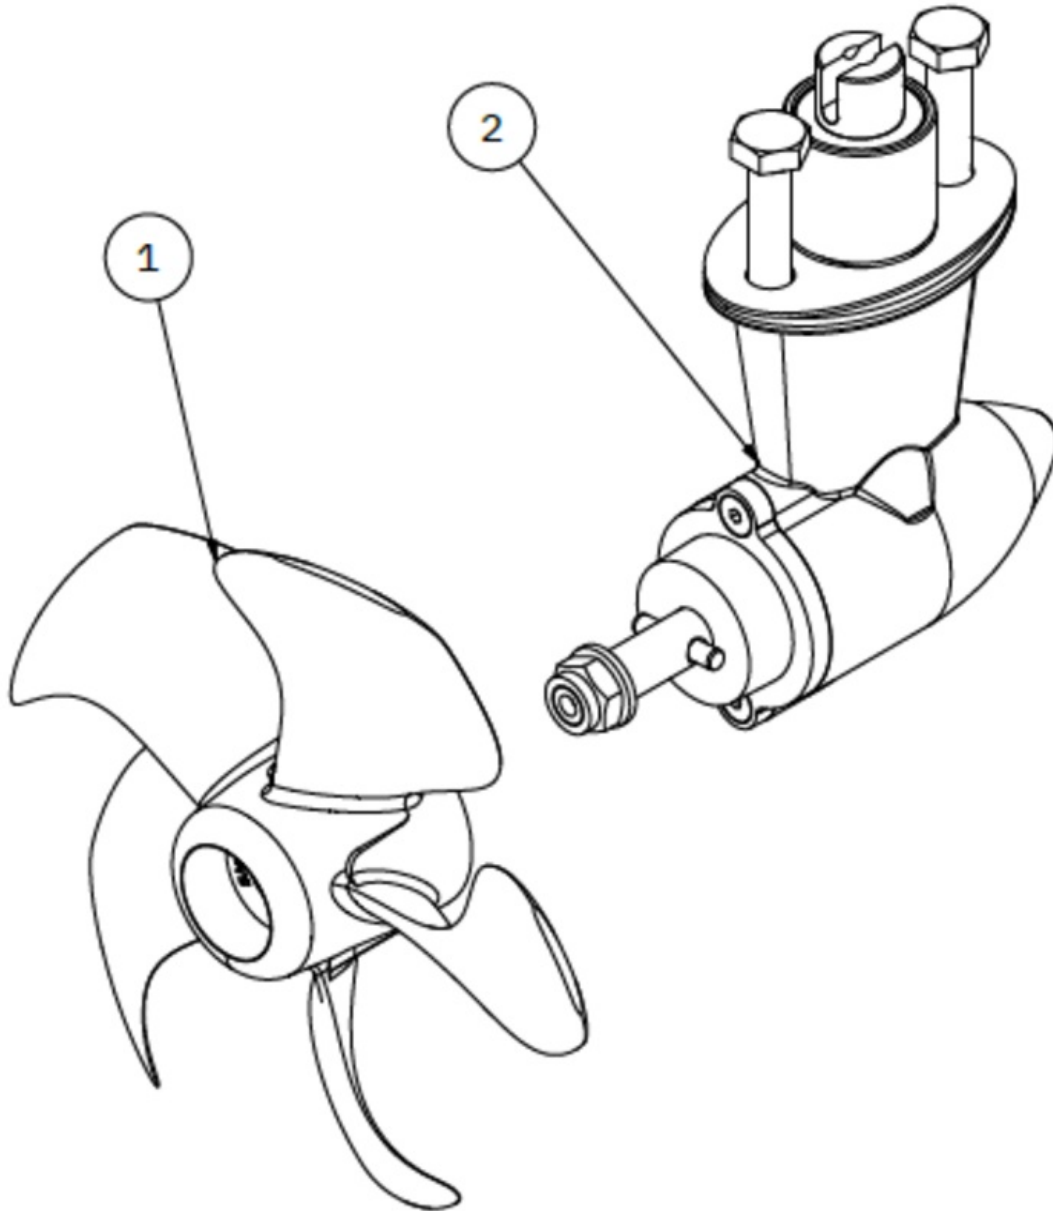

**5 0600**

**Gearleg SE50**

**Spare parts (valid from 2021-12-10)**

**SLEIPNER**

| # | Name                         | Item Code | Description                  |
|---|------------------------------|-----------|------------------------------|
| 1 | Propell Ø137mm               | 5 1260    | Propeller SE50 5bl Q-Prop™   |
| 2 | Girhus SE50 mont,. U/propell | 5 0600-U  | Gearleg SE50 w/out propeller |

The installer alone has responsibility for the installation of the spare parts. Side-Power only warranty the spare parts supplied only.

The information given in the document was correct at the time it was published. However, Sleipner Motor AS can not accept liability for any inaccuracies or omissions it may contain. Continuous product improvement may change the product specifications without notice. Therefore, Sleipner Motor AS can not accept liability for any possible differences between product and document.