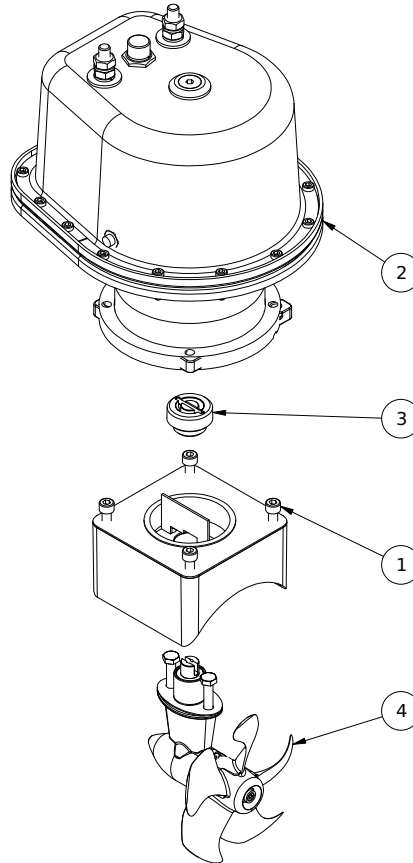

SE50/140S-12IP

SE50 IP Tunnel bow thruster, 12V

Spare parts (valid from 2022-07-07)

SLEIPNER

#	Quantity	Name	Item Code	Description
1	1.00	Bracket	3 0502	Complete motor bracket SE50
2	1.00	Electric motor	5 0103 12	Complete electric motor for thruster SE50/IP-12v
3	1.00	Flexible coupling	SM-137073	Flexible coupling SE50/60S2
4	1.00	Gearleg	5 0600	Complete gearleg SE50, prefilled and sealed