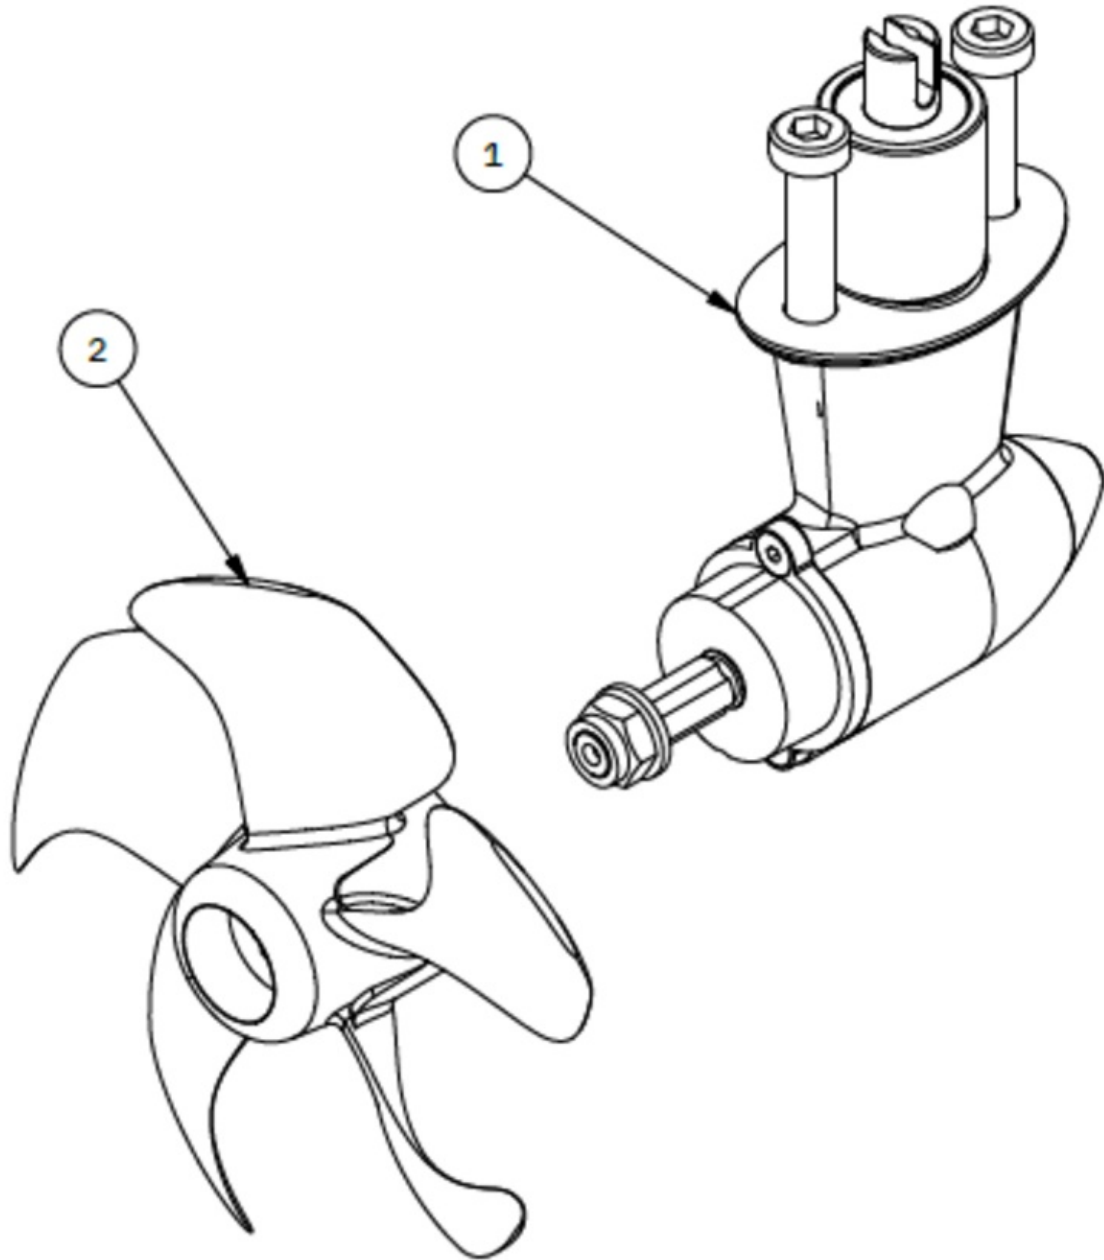

3 0601

Gearleg SE30/40

Spare parts (valid from 2022-01-05)

SLEIPNER

#	Name	Item Code	Description
1	Gearleg		
2	Propeller		

The installer alone has responsibility for the installation of the spare parts. Side-Power only warranty the spare parts supplied only.