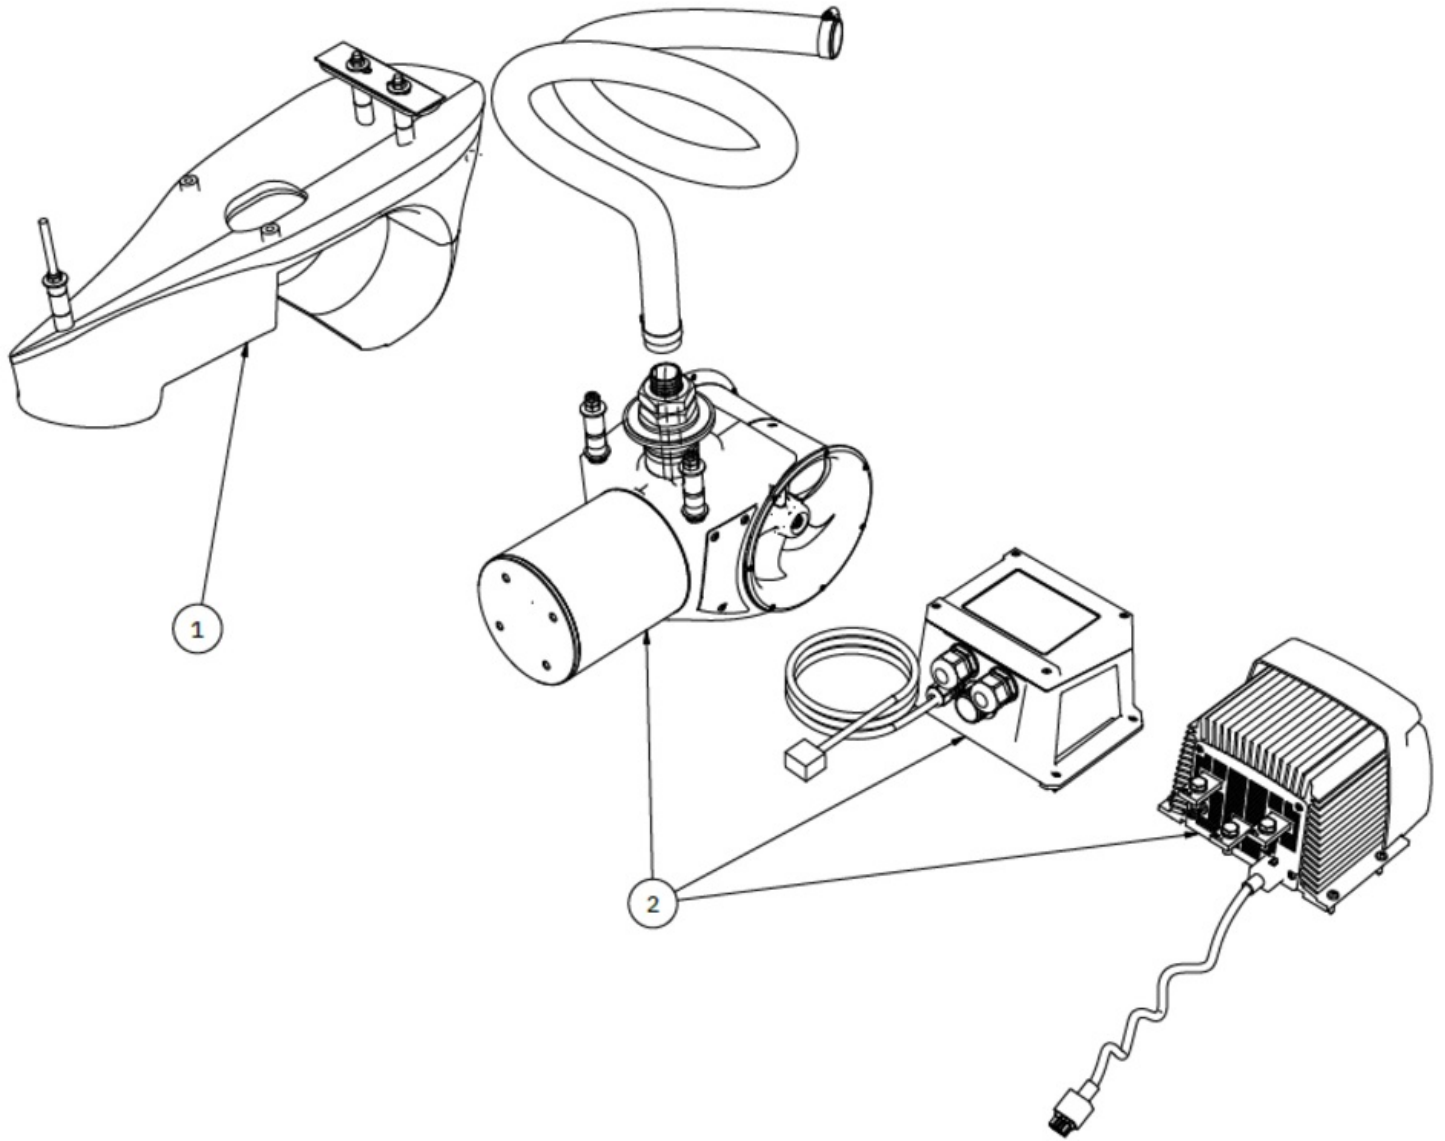

SXP35/140-12V-50POD
SXP35 PRO External bow/stern Pod
thruster 12V w/Controller

Spare parts (valid from 2021-12-06)

#	Name	Item Code	Description
1	SX140 HydroPod	POD-SX35/50-50MM	Hydropod complete kit for in water flow configuration
2	SXP35 PRO External stern thruster 12V w/controller	SXP35/140-12V-50MM	SXP35 PRO External stern thruster 12V w/Controller

The installer alone has responsibility for the installation of the spare parts. Side-Power only warranty the spare parts supplied only.

The information given in the document was correct at the time it was published. However, Sleipner Motor AS can not accept liability for any inaccuracies or omissions it may contain. Continuous product improvement may change the product specifications without notice. Therefore, Sleipner Motor AS can not accept liability for any possible differences between product and document.